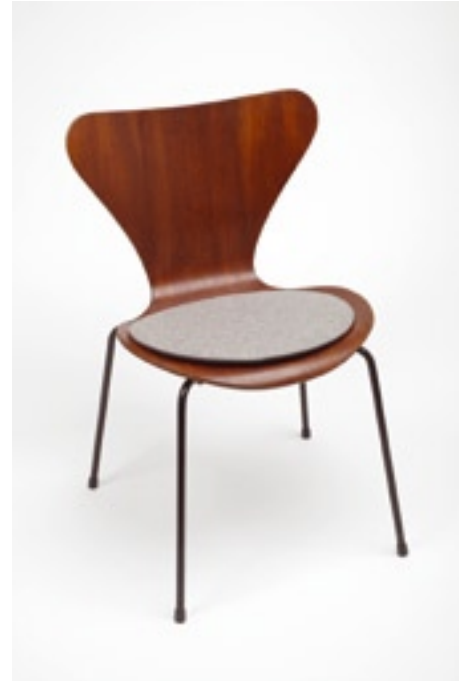

SUIT FOR ...
3107 BY A. JACOBSEN
CHAIR 66 BY A. AALTO

3107
Order No. SFC-1003
5 mm woolfelt
Order No. SFC-2003
16 mm woolfelt, upholstered
seat pad design by Flip Sellin 2006

Chair 66
Order No. SFC-1004
5 mm woolfelt
Order No. SFC-2004
16 mm woolfelt, upholstered
seat pad design by Flip Sellin 2006